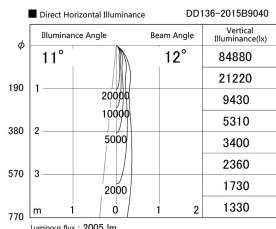

Item no. DD136-2015B9040

Series Name: Cledy versa R-G (DD136)

Installation	Recessed mount
Type	High-efficiency adjustable downlight
Fixture wattage	20W
Beam angle	12 deg
Color Temp.	4000K
CRI	Ra>90
Luminous	2007 lm
Body	Die-cast aluminum alloy
Body finish	N/A
Trim finish	Black
Reflector finish	N/A
IP Rate	IP20
Light source	COB module
Input Voltage	AC220~240V
Dimming Type	Non-Dimmable
Certificate	CE, CCC
Cut Hole	125mm