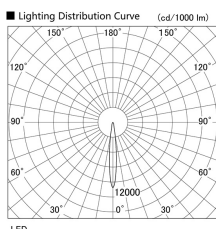

Item no. DD136-2015B9040

Series Name: Cledy versa R-G (DD136)

Installation	Recessed mount
Type	High-efficiency adjustable downlight
Fixture wattage	20W
Beam angle	12 deg
Color Temp.	4000K
CRI	Ra>90
Luminous	2007 lm
Body	Die-cast aluminum alloy
Body finish	N/A
Trim finish	Black
Reflector finish	N/A
IP Rate	IP20
Light source	COB module
Input Voltage	AC220~240V
Dimming Type	Non-Dimmable
Certificate	CE, CCC
Cut Hole	125mm