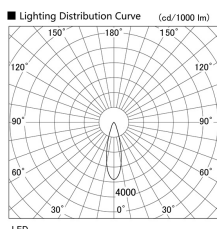

Item no. DD136-2030B9040

Series Name: Cledy versa R-G (DD136)

Installation	Recessed mount
Type	High-efficiency adjustable downlight
Fixture wattage	20W
Beam angle	29 deg
Color Temp.	4000K
CRI	Ra>90
Luminous	2021 lm
Body	Die-cast aluminum alloy
Body finish	N/A
Trim finish	Black
Reflector finish	N/A
IP Rate	IP20
Light source	COB module
Input Voltage	AC220~240V
Dimming Type	Non-Dimmable
Certificate	CE, CCC
Cut Hole	125mm