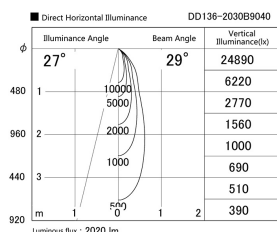

Item no. DD136-2030B9040

Series Name: Cledy versa R-G (DD136)

Installation	Recessed mount
Type	High-efficiency adjustable downlight
Fixture wattage	20W
Beam angle	29 deg
Color Temp.	4000K
CRI	Ra>90
Luminous	2021 lm
Body	Die-cast aluminum alloy
Body finish	N/A
Trim finish	Black
Reflector finish	N/A
IP Rate	IP20
Light source	COB module
Input Voltage	AC220~240V
Dimming Type	Non-Dimmable
Certificate	CE, CCC
Cut Hole	125mm