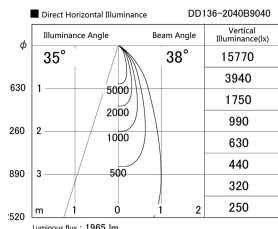

Item no. DD136-2040B9040

Series Name: Cledy versa R-G (DD136)

Installation	Recessed mount
Type	High-efficiency adjustable downlight
Fixture wattage	20W
Beam angle	38 deg
Color Temp.	4000K
CRI	Ra>90
Luminous	1965 lm
Body	Die-cast aluminum alloy
Body finish	N/A
Trim finish	Black
Reflector finish	N/A
IP Rate	IP20
Light source	COB module
Input Voltage	AC220~240V
Dimming Type	Non-Dimmable
Certificate	CE, CCC
Cut Hole	125mm