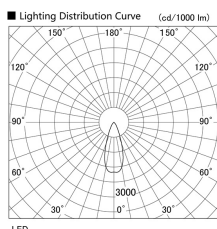

Item no. DD136-2040B9040

Series Name: Cledy versa R-G (DD136)

Installation	Recessed mount
Type	High-efficiency adjustable downlight
Fixture wattage	20W
Beam angle	38 deg
Color Temp.	4000K
CRI	Ra>90
Luminous	1965 lm
Body	Die-cast aluminum alloy
Body finish	N/A
Trim finish	Black
Reflector finish	N/A
IP Rate	IP20
Light source	COB module
Input Voltage	AC220~240V
Dimming Type	Non-Dimmable
Certificate	CE, CCC
Cut Hole	125mm