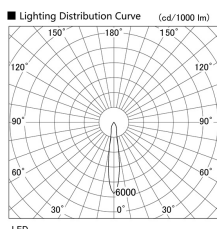

Item no. DD136-1915B9040

Series Name: Cledy versa R-G (DD136)

Installation	Recessed mount
Type	High-efficiency adjustable downlight
Fixture wattage	18.6W
Beam angle	17 deg
Color Temp.	4000K
CRI	Ra>90
Luminous	1678 lm
Body	Die-cast aluminum alloy
Body finish	N/A
Trim finish	Black
Reflector finish	N/A
IP Rate	IP20
Light source	COB module
Input Voltage	AC220~240V
Dimming Type	Non-Dimmable
Certificate	CE, CCC
Cut Hole	125mm