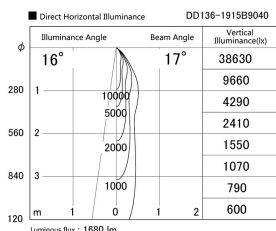

Item no. DD136-1915B9040

Series Name: Cledy versa R-G (DD136)

Installation	Recessed mount
Type	High-efficiency adjustable downlight
Fixture wattage	18.6W
Beam angle	17 deg
Color Temp.	4000K
CRI	Ra>90
Luminous	1678 lm
Body	Die-cast aluminum alloy
Body finish	N/A
Trim finish	Black
Reflector finish	N/A
IP Rate	IP20
Light source	COB module
Input Voltage	AC220~240V
Dimming Type	Non-Dimmable
Certificate	CE, CCC
Cut Hole	125mm