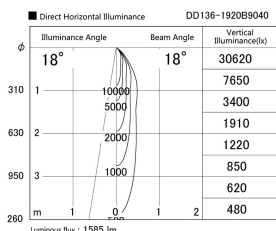

Item no. DD136-1920B9040

Series Name: Cledy versa R-G (DD136)

Installation	Recessed mount
Type	High-efficiency adjustable downlight
Fixture wattage	18.6W
Beam angle	18 deg
Color Temp.	4000K
CRI	Ra>90
Luminous	1586 lm
Body	Die-cast aluminum alloy
Body finish	N/A
Trim finish	Black
Reflector finish	N/A
IP Rate	IP20
Light source	COB module
Input Voltage	AC220~240V
Dimming Type	Non-Dimmable
Certificate	CE, CCC
Cut Hole	125mm