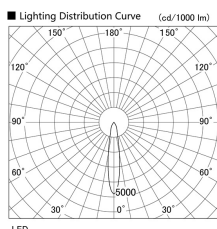

Item no. DD136-1920B9040

Series Name: Cledy versa R-G (DD136)

Installation	Recessed mount
Type	High-efficiency adjustable downlight
Fixture wattage	18.6W
Beam angle	18 deg
Color Temp.	4000K
CRI	Ra>90
Luminous	1586 lm
Body	Die-cast aluminum alloy
Body finish	N/A
Trim finish	Black
Reflector finish	N/A
IP Rate	IP20
Light source	COB module
Input Voltage	AC220~240V
Dimming Type	Non-Dimmable
Certificate	CE, CCC
Cut Hole	125mm