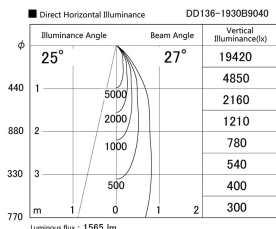

Item no. DD136-1930B9040

Series Name: Cledy versa R-G (DD136)

Installation	Recessed mount
Type	High-efficiency adjustable downlight
Fixture wattage	18.6W
Beam angle	27 deg
Color Temp.	4000K
CRI	Ra>90
Luminous	1563 lm
Body	Die-cast aluminum alloy
Body finish	N/A
Trim finish	Black
Reflector finish	N/A
IP Rate	IP20
Light source	COB module
Input Voltage	AC220~240V
Dimming Type	Non-Dimmable
Certificate	CE, CCC
Cut Hole	125mm