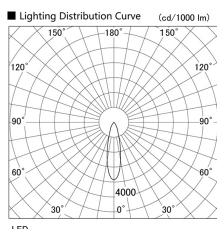

Item no. DD136-1930B9040

Series Name: Cledy versa R-G (DD136)

Installation	Recessed mount
Type	High-efficiency adjustable downlight
Fixture wattage	18.6W
Beam angle	27 deg
Color Temp.	4000K
CRI	Ra>90
Luminous	1563 lm
Body	Die-cast aluminum alloy
Body finish	N/A
Trim finish	Black
Reflector finish	N/A
IP Rate	IP20
Light source	COB module
Input Voltage	AC220~240V
Dimming Type	Non-Dimmable
Certificate	CE, CCC
Cut Hole	125mm