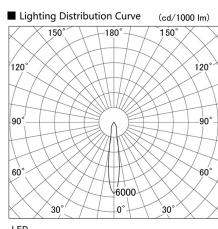

Item no. DD136-1115B9040

Series Name: Cledy versa R-G (DD136)

Installation	Recessed mount
Type	High-efficiency adjustable downlight
Fixture wattage	10.5W
Beam angle	17 deg
Color Temp.	4000K
CRI	Ra>90
Luminous	1017 lm
Body	Die-cast aluminum alloy
Body finish	N/A
Trim finish	Black
Reflector finish	N/A
IP Rate	IP20
Light source	COB module
Input Voltage	AC220~240V
Dimming Type	Non-Dimmable
Certificate	CE, CCC
Cut Hole	100mm