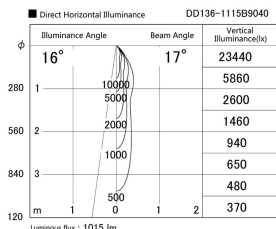

Item no. DD136-1115B9040

Series Name: Cledy versa R-G (DD136)

Installation	Recessed mount
Type	High-efficiency adjustable downlight
Fixture wattage	10.5W
Beam angle	17 deg
Color Temp.	4000K
CRI	Ra>90
Luminous	1017 lm
Body	Die-cast aluminum alloy
Body finish	N/A
Trim finish	Black
Reflector finish	N/A
IP Rate	IP20
Light source	COB module
Input Voltage	AC220~240V
Dimming Type	Non-Dimmable
Certificate	CE, CCC
Cut Hole	100mm