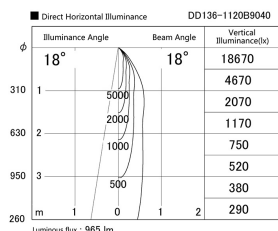

Item no. DD136-1120B9040

Series Name: Cledy versa R-G (DD136)

Installation	Recessed mount
Type	High-efficiency adjustable downlight
Fixture wattage	10.5W
Beam angle	18 deg
Color Temp.	4000K
CRI	Ra>90
Luminous	967 lm
Body	Die-cast aluminum alloy
Body finish	N/A
Trim finish	Black
Reflector finish	N/A
IP Rate	IP20
Light source	COB module
Input Voltage	AC220~240V
Dimming Type	Non-Dimmable
Certificate	CE, CCC
Cut Hole	100mm