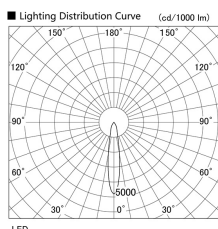

Item no. DD136-1120B9040

Series Name: Cledy versa R-G (DD136)

Installation	Recessed mount
Type	High-efficiency adjustable downlight
Fixture wattage	10.5W
Beam angle	18 deg
Color Temp.	4000K
CRI	Ra>90
Luminous	967 lm
Body	Die-cast aluminum alloy
Body finish	N/A
Trim finish	Black
Reflector finish	N/A
IP Rate	IP20
Light source	COB module
Input Voltage	AC220~240V
Dimming Type	Non-Dimmable
Certificate	CE, CCC
Cut Hole	100mm