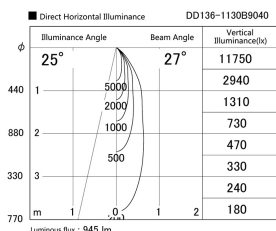

Item no. DD136-1130B9040

Series Name: Cledy versa R-G (DD136)

Installation	Recessed mount
Type	High-efficiency adjustable downlight
Fixture wattage	10.5W
Beam angle	27 deg
Color Temp.	4000K
CRI	Ra>90
Luminous	946 lm
Body	Die-cast aluminum alloy
Body finish	N/A
Trim finish	Black
Reflector finish	N/A
IP Rate	IP20
Light source	COB module
Input Voltage	AC220~240V
Dimming Type	Non-Dimmable
Certificate	CE, CCC
Cut Hole	100mm