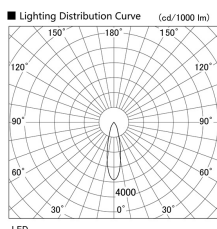

Item no. DD136-1130B9040

Series Name: Cledy versa R-G (DD136)

Installation	Recessed mount
Type	High-efficiency adjustable downlight
Fixture wattage	10.5W
Beam angle	27 deg
Color Temp.	4000K
CRI	Ra>90
Luminous	946 lm
Body	Die-cast aluminum alloy
Body finish	N/A
Trim finish	Black
Reflector finish	N/A
IP Rate	IP20
Light source	COB module
Input Voltage	AC220~240V
Dimming Type	Non-Dimmable
Certificate	CE, CCC
Cut Hole	100mm