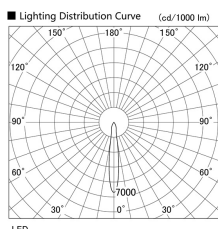

Item no. DD136-0815B9040

Series Name: Cledy versa R-G (DD136)

Installation	Recessed mount
Type	High-efficiency adjustable downlight
Fixture wattage	7.5W
Beam angle	17 deg
Color Temp.	4000K
CRI	Ra>90
Luminous	684 lm
Body	Die-cast aluminum alloy
Body finish	N/A
Trim finish	Black
Reflector finish	N/A
IP Rate	IP20
Light source	COB module
Input Voltage	AC220~240V
Dimming Type	Non-Dimmable
Certificate	CE, CCC
Cut Hole	100mm