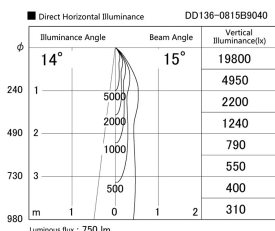

Item no. DD136-0815B9040

Series Name: Cledy versa R-G (DD136)

Installation	Recessed mount
Type	High-efficiency adjustable downlight
Fixture wattage	7.5W
Beam angle	17 deg
Color Temp.	4000K
CRI	Ra>90
Luminous	684 lm
Body	Die-cast aluminum alloy
Body finish	N/A
Trim finish	Black
Reflector finish	N/A
IP Rate	IP20
Light source	COB module
Input Voltage	AC220~240V
Dimming Type	Non-Dimmable
Certificate	CE, CCC
Cut Hole	100mm