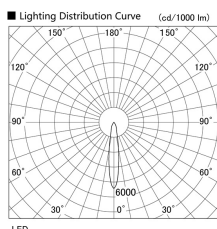

Item no. DD136-0820B9040

Series Name: Cledy versa R-G (DD136)

Installation	Recessed mount
Type	High-efficiency adjustable downlight
Fixture wattage	7.5W
Beam angle	19 deg
Color Temp.	4000K
CRI	Ra>90
Luminous	650 lm
Body	Die-cast aluminum alloy
Body finish	N/A
Trim finish	Black
Reflector finish	N/A
IP Rate	IP20
Light source	COB module
Input Voltage	AC220~240V
Dimming Type	Non-Dimmable
Certificate	CE, CCC
Cut Hole	100mm