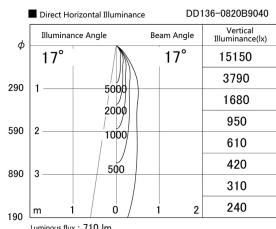

Item no. DD136-0820B9040

Series Name: Cledy versa R-G (DD136)

Installation	Recessed mount
Type	High-efficiency adjustable downlight
Fixture wattage	7.5W
Beam angle	19 deg
Color Temp.	4000K
CRI	Ra>90
Luminous	650 lm
Body	Die-cast aluminum alloy
Body finish	N/A
Trim finish	Black
Reflector finish	N/A
IP Rate	IP20
Light source	COB module
Input Voltage	AC220~240V
Dimming Type	Non-Dimmable
Certificate	CE, CCC
Cut Hole	100mm