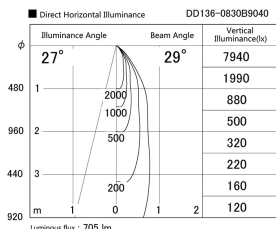

Item no. DD136-0830B9040

Series Name: Cledy versa R-G (DD136)

Installation	Recessed mount
Type	High-efficiency adjustable downlight
Fixture wattage	7.5W
Beam angle	26 deg
Color Temp.	4000K
CRI	Ra>90
Luminous	645 lm
Body	Die-cast aluminum alloy
Body finish	N/A
Trim finish	Black
Reflector finish	N/A
IP Rate	IP20
Light source	COB module
Input Voltage	AC220~240V
Dimming Type	Non-Dimmable
Certificate	CE, CCC
Cut Hole	100mm