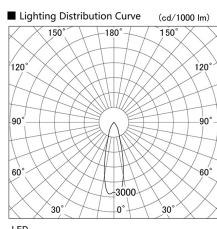

Item no. DD136-0830B9040

Series Name: Cledy versa R-G (DD136)

Installation	Recessed mount
Type	High-efficiency adjustable downlight
Fixture wattage	7.5W
Beam angle	26 deg
Color Temp.	4000K
CRI	Ra>90
Luminous	645 lm
Body	Die-cast aluminum alloy
Body finish	N/A
Trim finish	Black
Reflector finish	N/A
IP Rate	IP20
Light source	COB module
Input Voltage	AC220~240V
Dimming Type	Non-Dimmable
Certificate	CE, CCC
Cut Hole	100mm