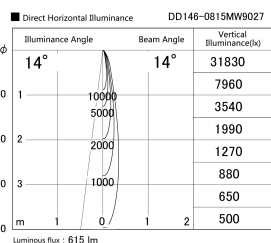

Item no. DD146-0815MW9027

Series Name: Cledy versa L-G Antiglare
(DD146-AG)

Installation	Recessed mount
Type	Lens type adjustable downlight: Antiglare type
Fixture wattage	7.5W
Beam angle	14deg
Color Temp.	2700K
CRI	Ra>90
Luminous	616 lm
Body	Die-castaluminumalloy
Body finish	N/A
Trim finish	White
Reflector finish	Mirror
IP Rate	IP20
Light source	COB module
Input Voltage	AC220~240V
Dimming Type	Non-Dimmable
Certificate	CE,CCC
Cut Hole	100mm