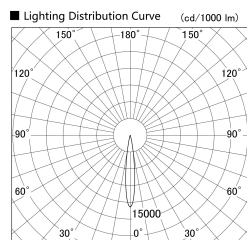

Item no. DD146-0815MW9027

Series Name: Cledy versa L-G Antiglare
(DD146-AG)

Installation	Recessed mount
Type	Lens type adjustable downlight: Antiglare type
Fixture wattage	7.5W
Beam angle	14deg
Color Temp.	2700K
CRI	Ra>90
Luminous	616 lm
Body	Die-castaluminumalloy
Body finish	N/A
Trim finish	White
Reflector finish	Mirror
IP Rate	IP20
Light source	COB module
Input Voltage	AC220~240V
Dimming Type	Non-Dimmable
Certificate	CE,CCC
Cut Hole	100mm