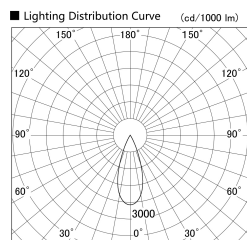

Item no. DD146-0835MW9027

Series Name: Cledy versa L-G Antiglare
(DD146-AG)

Installation	Recessed mount
Type	Lens type adjustable downlight: Antiglare type
Fixture wattage	7.5W
Beam angle	38deg
Color Temp.	2700K
CRI	Ra>90
Luminous	780 lm
Body	Die-castaluminumalloy
Body finish	N/A
Trim finish	White
Reflector finish	Mirror
IP Rate	IP20
Light source	COB module
Input Voltage	AC220~240V
Dimming Type	Non-Dimmable
Certificate	CE,CCC
Cut Hole	100mm