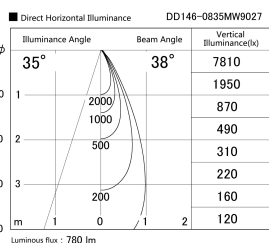

Item no. DD146-0835MW9027

Series Name: Cledy versa L-G Antiglare
(DD146-AG)

Installation	Recessed mount
Type	Lens type adjustable downlight: Antiglare type
Fixture wattage	7.5W
Beam angle	38deg
Color Temp.	2700K
CRI	Ra>90
Luminous	780 lm
Body	Die-castaluminumalloy
Body finish	N/A
Trim finish	White
Reflector finish	Mirror
IP Rate	IP20
Light source	COB module
Input Voltage	AC220~240V
Dimming Type	Non-Dimmable
Certificate	CE,CCC
Cut Hole	100mm