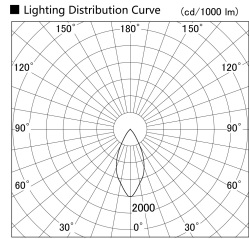

Item no. DD146-0850MW9027

Series Name: Cledy versa L-G Antiglare
(DD146-AG)

Installation	Recessed mount
Type	Lens type adjustable downlight: Antiglare type
Fixture wattage	7.5W
Beam angle	47deg
Color Temp.	2700K
CRI	Ra>90
Luminous	743 lm
Body	Die-castaluminumalloy
Body finish	N/A
Trim finish	White
Reflector finish	Mirror
IP Rate	IP20
Light source	COB module
Input Voltage	AC220~240V
Dimming Type	Non-Dimmable
Certificate	CE,CCC
Cut Hole	100mm