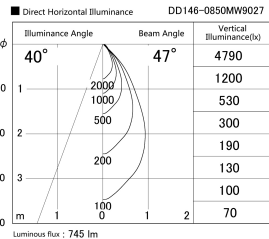

Item no. DD146-0850MW9027

Series Name: Cledy versa L-G Antiglare
(DD146-AG)

Installation	Recessed mount
Type	Lens type adjustable downlight: Antiglare type
Fixture wattage	7.5W
Beam angle	47deg
Color Temp.	2700K
CRI	Ra>90
Luminous	743 lm
Body	Die-castaluminumalloy
Body finish	N/A
Trim finish	White
Reflector finish	Mirror
IP Rate	IP20
Light source	COB module
Input Voltage	AC220~240V
Dimming Type	Non-Dimmable
Certificate	CE,CCC
Cut Hole	100mm