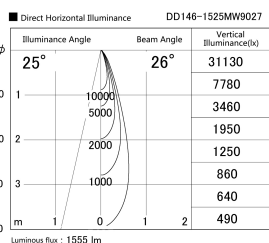

Item no. DD146-1525MW9027

Series Name: Cledy versa L-G Antiglare
(DD146-AG)

Installation	Recessed mount
Type	Lens type adjustable downlight: Antiglare type
Fixture wattage	14.5W
Beam angle	26deg
Color Temp.	2700K
CRI	Ra>90
Luminous	1557 lm
Body	Die-castaluminumalloy
Body finish	N/A
Trim finish	White
Reflector finish	Mirror
IP Rate	IP20
Light source	COB module
Input Voltage	AC220~240V
Dimming Type	Non-Dimmable
Certificate	CE,CCC
Cut Hole	100mm