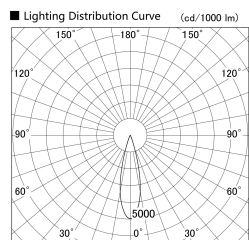

Item no. DD146-1525MW9027

Series Name: Cledy versa L-G Antiglare
(DD146-AG)

Installation	Recessed mount
Type	Lens type adjustable downlight: Antiglare type
Fixture wattage	14.5W
Beam angle	26deg
Color Temp.	2700K
CRI	Ra>90
Luminous	1557 lm
Body	Die-castaluminumalloy
Body finish	N/A
Trim finish	White
Reflector finish	Mirror
IP Rate	IP20
Light source	COB module
Input Voltage	AC220~240V
Dimming Type	Non-Dimmable
Certificate	CE,CCC
Cut Hole	100mm