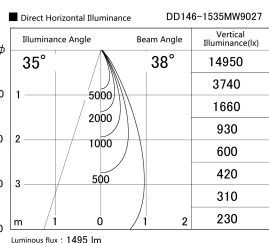

Item no. DD146-1535MW9027

Series Name: Cledy versa L-G Antiglare  
(DD146-AG)

Installation	Recessed mount
Type	Lens type adjustable downlight: Antiglare type
Fixture wattage	14.5W
Beam angle	38deg
Color Temp.	2700K
CRI	Ra>90
Luminous	1495 lm
Body	Die-castaluminumalloy
Body finish	N/A
Trim finish	White
Reflector finish	Mirror
IP Rate	IP20
Light source	COB module
Input Voltage	AC220~240V
Dimming Type	Non-Dimmable
Certificate	CE,CCC
Cut Hole	100mm