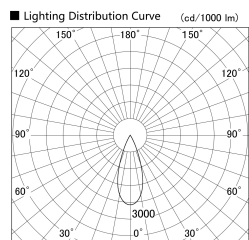

Item no. DD146-1535MW9027

Series Name: Cledy versa L-G Antiglare  
(DD146-AG)

Installation	Recessed mount
Type	Lens type adjustable downlight: Antiglare type
Fixture wattage	14.5W
Beam angle	38deg
Color Temp.	2700K
CRI	Ra>90
Luminous	1495 lm
Body	Die-castaluminumalloy
Body finish	N/A
Trim finish	White
Reflector finish	Mirror
IP Rate	IP20
Light source	COB module
Input Voltage	AC220~240V
Dimming Type	Non-Dimmable
Certificate	CE,CCC
Cut Hole	100mm