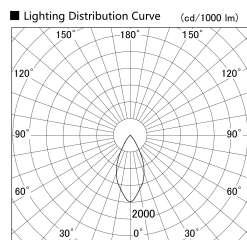

Item no. DD146-1550MW9027

Series Name: Cledy versa L-G Antiglare
(DD146-AG)

Installation	Recessed mount
Type	Lens type adjustable downlight: Antiglare type
Fixture wattage	14.5W
Beam angle	47deg
Color Temp.	2700K
CRI	Ra>90
Luminous	1428 lm
Body	Die-castaluminumalloy
Body finish	N/A
Trim finish	White
Reflector finish	Mirror
IP Rate	IP20
Light source	COB module
Input Voltage	AC220~240V
Dimming Type	Non-Dimmable
Certificate	CE,CCC
Cut Hole	100mm