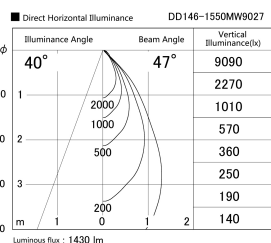

Item no. DD146-1550MW9027

Series Name: Cledy versa L-G Antiglare
(DD146-AG)

Installation	Recessed mount
Type	Lens type adjustable downlight: Antiglare type
Fixture wattage	14.5W
Beam angle	47deg
Color Temp.	2700K
CRI	Ra>90
Luminous	1428 lm
Body	Die-castaluminumalloy
Body finish	N/A
Trim finish	White
Reflector finish	Mirror
IP Rate	IP20
Light source	COB module
Input Voltage	AC220~240V
Dimming Type	Non-Dimmable
Certificate	CE,CCC
Cut Hole	100mm