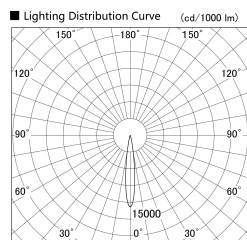

Item no. DD146-0815MB9027

Series Name: Cledy versa L-G Antiglare
(DD146-AG)

Installation	Recessed mount
Type	Lens type adjustable downlight: Antiglare type
Fixture wattage	7.5W
Beam angle	14deg
Color Temp.	2700K
CRI	Ra>90
Luminous	616 lm
Body	Die-castaluminumalloy
Body finish	N/A
Trim finish	Black
Reflector finish	Mirror
IP Rate	IP20
Light source	COB module
Input Voltage	AC220~240V
Dimming Type	Non-Dimmable
Certificate	CE,CCC
Cut Hole	100mm