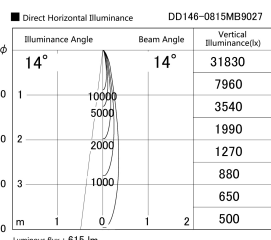

Item no. DD146-0815MB9027

Series Name: Cledy versa L-G Antiglare
(DD146-AG)

Installation	Recessed mount
Type	Lens type adjustable downlight: Antiglare type
Fixture wattage	7.5W
Beam angle	14deg
Color Temp.	2700K
CRI	Ra>90
Luminous	616 lm
Body	Die-castaluminumalloy
Body finish	N/A
Trim finish	Black
Reflector finish	Mirror
IP Rate	IP20
Light source	COB module
Input Voltage	AC220~240V
Dimming Type	Non-Dimmable
Certificate	CE,CCC
Cut Hole	100mm