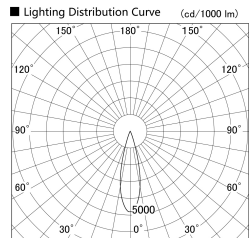

Item no. DD146-0825MB9027

Series Name: Cledy versa L-G Antiglare
(DD146-AG)

Installation	Recessed mount
Type	Lens type adjustable downlight: Antiglare type
Fixture wattage	7.5W
Beam angle	27deg
Color Temp.	2700K
CRI	Ra>90
Luminous	809 lm
Body	Die-castaluminumalloy
Body finish	N/A
Trim finish	Black
Reflector finish	Mirror
IP Rate	IP20
Light source	COB module
Input Voltage	AC220~240V
Dimming Type	Non-Dimmable
Certificate	CE,CCC
Cut Hole	100mm