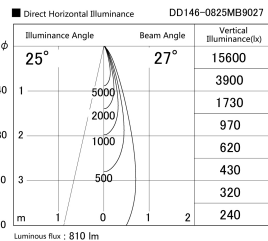

Item no. DD146-0825MB9027

Series Name: Cledy versa L-G Antiglare
(DD146-AG)

Installation	Recessed mount
Type	Lens type adjustable downlight: Antiglare type
Fixture wattage	7.5W
Beam angle	27deg
Color Temp.	2700K
CRI	Ra>90
Luminous	809 lm
Body	Die-castaluminumalloy
Body finish	N/A
Trim finish	Black
Reflector finish	Mirror
IP Rate	IP20
Light source	COB module
Input Voltage	AC220~240V
Dimming Type	Non-Dimmable
Certificate	CE,CCC
Cut Hole	100mm