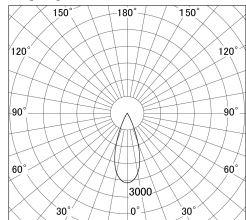

Installation	Recessed mount
Type	Lens type adjustable downlight: Antiglare type
Fixture wattage	7.5W
Beam angle	38deg
Color Temp.	2700K
CRI	Ra>90
Luminous	780 lm
Body	Die-castaluminumalloy
Body finish	N/A
Trim finish	Black
Reflector finish	Mirror
IP Rate	IP20
Light source	COB module
Input Voltage	AC220~240V
Dimming Type	Non-Dimmable
Certificate	CE,CCC
Cut Hole	100mm

■ Lighting Distribution Curve (cd/1000 lm)