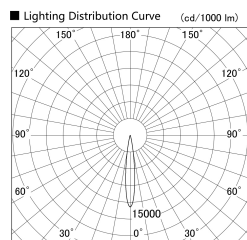

Item no. DD146-1515MB9027

Series Name: Cledy versa L-G Antiglare
(DD146-AG)

Installation	Recessed mount
Type	Lens type adjustable downlight: Antiglare type
Fixture wattage	14.5W
Beam angle	14deg
Color Temp.	2700K
CRI	Ra>90
Luminous	1122 lm
Body	Die-castaluminumalloy
Body finish	N/A
Trim finish	Black
Reflector finish	Mirror
IP Rate	IP20
Light source	COB module
Input Voltage	AC220~240V
Dimming Type	Non-Dimmable
Certificate	CE,CCC
Cut Hole	100mm