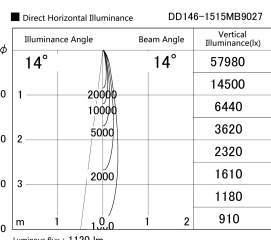

Item no. DD146-1515MB9027

Series Name: Cledy versa L-G Antiglare
(DD146-AG)

Installation	Recessed mount
Type	Lens type adjustable downlight: Antiglare type
Fixture wattage	14.5W
Beam angle	14deg
Color Temp.	2700K
CRI	Ra>90
Luminous	1122 lm
Body	Die-castaluminumalloy
Body finish	N/A
Trim finish	Black
Reflector finish	Mirror
IP Rate	IP20
Light source	COB module
Input Voltage	AC220~240V
Dimming Type	Non-Dimmable
Certificate	CE,CCC
Cut Hole	100mm