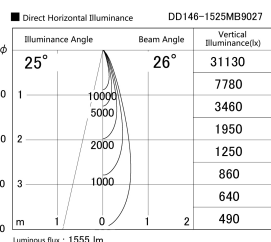

Item no. DD146-1525MB9027

Series Name: Cledy versa L-G Antiglare
(DD146-AG)

Installation	Recessed mount
Type	Lens type adjustable downlight: Antiglare type
Fixture wattage	14.5W
Beam angle	26deg
Color Temp.	2700K
CRI	Ra>90
Luminous	1557 lm
Body	Die-castaluminumalloy
Body finish	N/A
Trim finish	Black
Reflector finish	Mirror
IP Rate	IP20
Light source	COB module
Input Voltage	AC220~240V
Dimming Type	Non-Dimmable
Certificate	CE,CCC
Cut Hole	100mm