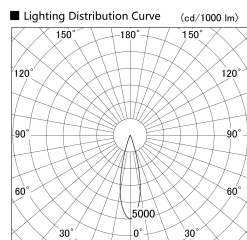

Item no. DD146-1525MB9027

Series Name: Cledy versa L-G Antiglare
(DD146-AG)

Installation	Recessed mount
Type	Lens type adjustable downlight: Antiglare type
Fixture wattage	14.5W
Beam angle	26deg
Color Temp.	2700K
CRI	Ra>90
Luminous	1557 lm
Body	Die-castaluminumalloy
Body finish	N/A
Trim finish	Black
Reflector finish	Mirror
IP Rate	IP20
Light source	COB module
Input Voltage	AC220~240V
Dimming Type	Non-Dimmable
Certificate	CE,CCC
Cut Hole	100mm