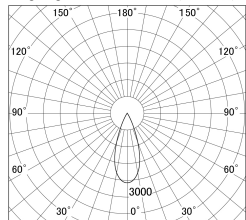

Installation	Recessed mount
Type	Lens type adjustable downlight: Antiglare type
Fixture wattage	14.5W
Beam angle	38deg
Color Temp.	2700K
CRI	Ra>90
Luminous	1495 lm
Body	Die-castaluminumalloy
Body finish	N/A
Trim finish	Black
Reflector finish	Mirror
IP Rate	IP20
Light source	COB module
Input Voltage	AC220~240V
Dimming Type	Non-Dimmable
Certificate	CE,CCC
Cut Hole	100mm

■ Lighting Distribution Curve (cd/1000 lm)