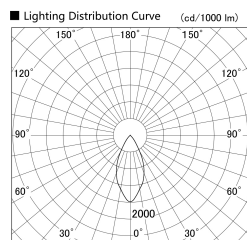

Item no. DD146-1550MB9027

Series Name: Cledy versa L-G Antiglare
(DD146-AG)

Installation	Recessed mount
Type	Lens type adjustable downlight: Antiglare type
Fixture wattage	14.5W
Beam angle	47deg
Color Temp.	2700K
CRI	Ra>90
Luminous	1428 lm
Body	Die-castaluminumalloy
Body finish	N/A
Trim finish	Black
Reflector finish	Mirror
IP Rate	IP20
Light source	COB module
Input Voltage	AC220~240V
Dimming Type	Non-Dimmable
Certificate	CE,CCC
Cut Hole	100mm