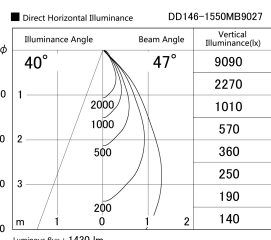

Item no. DD146-1550MB9027

Series Name: Cledy versa L-G Antiglare
(DD146-AG)

Installation	Recessed mount
Type	Lens type adjustable downlight: Antiglare type
Fixture wattage	14.5W
Beam angle	47deg
Color Temp.	2700K
CRI	Ra>90
Luminous	1428 lm
Body	Die-castaluminumalloy
Body finish	N/A
Trim finish	Black
Reflector finish	Mirror
IP Rate	IP20
Light source	COB module
Input Voltage	AC220~240V
Dimming Type	Non-Dimmable
Certificate	CE,CCC
Cut Hole	100mm