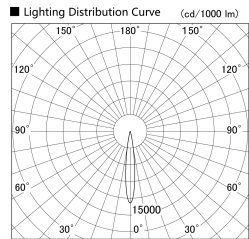

Item no. DD146-0815MW9030

Series Name: Cledy versa L-G Antiglare
(DD146-AG)

Installation	Recessed mount
Type	Lens type adjustable downlight: Antiglare type
Fixture wattage	7.5W
Beam angle	14deg
Color Temp.	3000K
CRI	Ra>90
Luminous	629 lm
Body	Die-castaluminumalloy
Body finish	N/A
Trim finish	White
Reflector finish	Mirror
IP Rate	IP20
Light source	COB module
Input Voltage	AC220~240V
Dimming Type	Non-Dimmable
Certificate	CE,CCC
Cut Hole	100mm