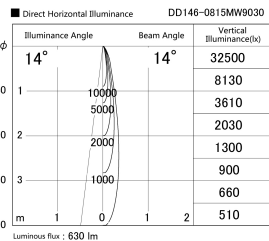

Item no. DD146-0815MW9030

Series Name: Cledy versa L-G Antiglare
(DD146-AG)

Installation	Recessed mount
Type	Lens type adjustable downlight: Antiglare type
Fixture wattage	7.5W
Beam angle	14deg
Color Temp.	3000K
CRI	Ra>90
Luminous	629 lm
Body	Die-castaluminumalloy
Body finish	N/A
Trim finish	White
Reflector finish	Mirror
IP Rate	IP20
Light source	COB module
Input Voltage	AC220~240V
Dimming Type	Non-Dimmable
Certificate	CE,CCC
Cut Hole	100mm