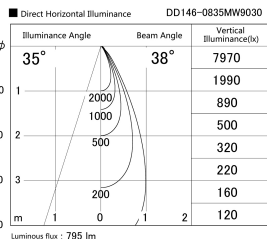

Item no. DD146-0835MW9030

Series Name: Cledy versa L-G Antiglare
(DD146-AG)

Installation	Recessed mount
Type	Lens type adjustable downlight: Antiglare type
Fixture wattage	7.5W
Beam angle	38deg
Color Temp.	3000K
CRI	Ra>90
Luminous	796 lm
Body	Die-castaluminumalloy
Body finish	N/A
Trim finish	White
Reflector finish	Mirror
IP Rate	IP20
Light source	COB module
Input Voltage	AC220~240V
Dimming Type	Non-Dimmable
Certificate	CE,CCC
Cut Hole	100mm