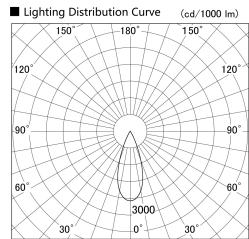

Item no. DD146-0835MW9030

Series Name: Cledy versa L-G Antiglare
(DD146-AG)

Installation	Recessed mount
Type	Lens type adjustable downlight: Antiglare type
Fixture wattage	7.5W
Beam angle	38deg
Color Temp.	3000K
CRI	Ra>90
Luminous	796 lm
Body	Die-castaluminumalloy
Body finish	N/A
Trim finish	White
Reflector finish	Mirror
IP Rate	IP20
Light source	COB module
Input Voltage	AC220~240V
Dimming Type	Non-Dimmable
Certificate	CE,CCC
Cut Hole	100mm