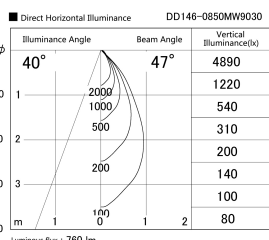

Item no. DD146-0850MW9030

Series Name: Cledy versa L-G Antiglare
(DD146-AG)

Installation	Recessed mount
Type	Lens type adjustable downlight: Antiglare type
Fixture wattage	7.5W
Beam angle	47deg
Color Temp.	3000K
CRI	Ra>90
Luminous	758 lm
Body	Die-castaluminumalloy
Body finish	N/A
Trim finish	White
Reflector finish	Mirror
IP Rate	IP20
Light source	COB module
Input Voltage	AC220~240V
Dimming Type	Non-Dimmable
Certificate	CE,CCC
Cut Hole	100mm