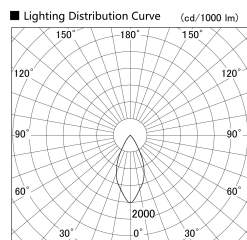

Item no. DD146-0850MW9030

Series Name: Cledy versa L-G Antiglare
(DD146-AG)

Installation	Recessed mount
Type	Lens type adjustable downlight: Antiglare type
Fixture wattage	7.5W
Beam angle	47deg
Color Temp.	3000K
CRI	Ra>90
Luminous	758 lm
Body	Die-castaluminumalloy
Body finish	N/A
Trim finish	White
Reflector finish	Mirror
IP Rate	IP20
Light source	COB module
Input Voltage	AC220~240V
Dimming Type	Non-Dimmable
Certificate	CE,CCC
Cut Hole	100mm