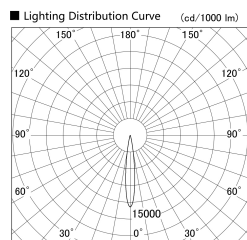

Item no. DD146-1515MW9030

Series Name: Cledy versa L-G Antiglare
(DD146-AG)

■ Direct Horizontal Illuminance DD146-1515MW9030

φ	Illuminance Angle	Beam Angle	Vertical Illuminance(lx)
1	14°	14°	59170
2			14790
3			6570
4			3700
5			2370
6			1640
7			1210
8			920

Luminous flux : 1145 lm

Installation	Recessed mount
Type	Lens type adjustable downlight: Antiglare type
Fixture wattage	14.5W
Beam angle	14deg
Color Temp.	3000K
CRI	Ra>90
Luminous	1145 lm
Body	Die-castaluminumalloy
Body finish	N/A
Trim finish	White
Reflector finish	Mirror
IP Rate	IP20
Light source	COB module
Input Voltage	AC220~240V
Dimming Type	Non-Dimmable
Certificate	CE,CCC
Cut Hole	100mm