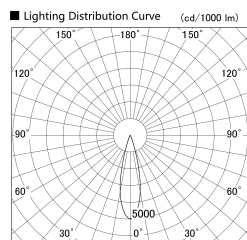

Item no. DD146-1525MW9030

Series Name: Cledy versa L-G Antiglare
(DD146-AG)

Installation	Recessed mount
Type	Lens type adjustable downlight: Antiglare type
Fixture wattage	14.5W
Beam angle	26deg
Color Temp.	3000K
CRI	Ra>90
Luminous	1589 lm
Body	Die-castaluminumalloy
Body finish	N/A
Trim finish	White
Reflector finish	Mirror
IP Rate	IP20
Light source	COB module
Input Voltage	AC220~240V
Dimming Type	Non-Dimmable
Certificate	CE,CCC
Cut Hole	100mm