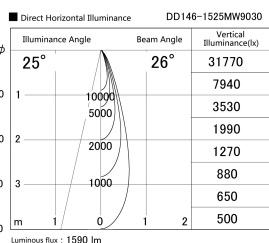

Item no. DD146-1525MW9030

Series Name: Cledy versa L-G Antiglare
(DD146-AG)

Installation	Recessed mount
Type	Lens type adjustable downlight: Antiglare type
Fixture wattage	14.5W
Beam angle	26deg
Color Temp.	3000K
CRI	Ra>90
Luminous	1589 lm
Body	Die-castaluminumalloy
Body finish	N/A
Trim finish	White
Reflector finish	Mirror
IP Rate	IP20
Light source	COB module
Input Voltage	AC220~240V
Dimming Type	Non-Dimmable
Certificate	CE,CCC
Cut Hole	100mm