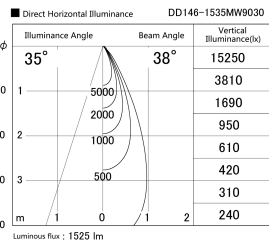

Item no. DD146-1535MW9030

Series Name: Cledy versa L-G Antiglare  
(DD146-AG)

Installation	Recessed mount
Type	Lens type adjustable downlight: Antiglare type
Fixture wattage	14.5W
Beam angle	38deg
Color Temp.	3000K
CRI	Ra>90
Luminous	1525 lm
Body	Die-castaluminumalloy
Body finish	N/A
Trim finish	White
Reflector finish	Mirror
IP Rate	IP20
Light source	COB module
Input Voltage	AC220~240V
Dimming Type	Non-Dimmable
Certificate	CE,CCC
Cut Hole	100mm