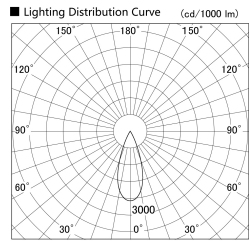

Item no. DD146-1535MW9030

Series Name: Cledy versa L-G Antiglare  
(DD146-AG)

Installation	Recessed mount
Type	Lens type adjustable downlight: Antiglare type
Fixture wattage	14.5W
Beam angle	38deg
Color Temp.	3000K
CRI	Ra>90
Luminous	1525 lm
Body	Die-castaluminumalloy
Body finish	N/A
Trim finish	White
Reflector finish	Mirror
IP Rate	IP20
Light source	COB module
Input Voltage	AC220~240V
Dimming Type	Non-Dimmable
Certificate	CE,CCC
Cut Hole	100mm