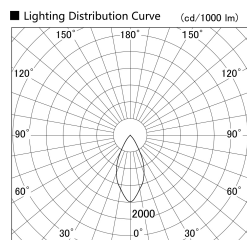

Item no. DD146-1550MW9030

Series Name: Cledy versa L-G Antiglare  
(DD146-AG)

Installation	Recessed mount
Type	Lens type adjustable downlight: Antiglare type
Fixture wattage	14.5W
Beam angle	47deg
Color Temp.	3000K
CRI	Ra>90
Luminous	1457 lm
Body	Die-castaluminumalloy
Body finish	N/A
Trim finish	White
Reflector finish	Mirror
IP Rate	IP20
Light source	COB module
Input Voltage	AC220~240V
Dimming Type	Non-Dimmable
Certificate	CE,CCC
Cut Hole	100mm