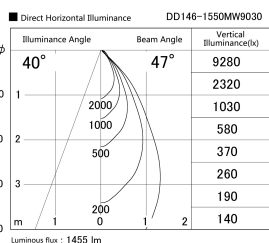

Item no. DD146-1550MW9030

Series Name: Cledy versa L-G Antiglare  
(DD146-AG)

Installation	Recessed mount
Type	Lens type adjustable downlight: Antiglare type
Fixture wattage	14.5W
Beam angle	47deg
Color Temp.	3000K
CRI	Ra>90
Luminous	1457 lm
Body	Die-castaluminumalloy
Body finish	N/A
Trim finish	White
Reflector finish	Mirror
IP Rate	IP20
Light source	COB module
Input Voltage	AC220~240V
Dimming Type	Non-Dimmable
Certificate	CE,CCC
Cut Hole	100mm