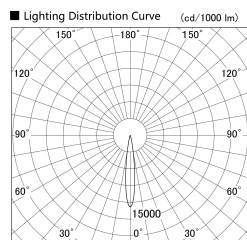

Item no. DD146-0815MB9030

Series Name: Cledy versa L-G Antiglare
(DD146-AG)

Installation	Recessed mount
Type	Lens type adjustable downlight: Antiglare type
Fixture wattage	7.5W
Beam angle	14deg
Color Temp.	3000K
CRI	Ra>90
Luminous	629 lm
Body	Die-castaluminumalloy
Body finish	N/A
Trim finish	Black
Reflector finish	Mirror
IP Rate	IP20
Light source	COB module
Input Voltage	AC220~240V
Dimming Type	Non-Dimmable
Certificate	CE,CCC
Cut Hole	100mm