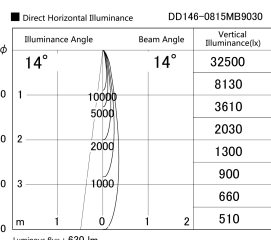

Item no. DD146-0815MB9030

Series Name: Cledy versa L-G Antiglare
(DD146-AG)

Installation	Recessed mount
Type	Lens type adjustable downlight: Antiglare type
Fixture wattage	7.5W
Beam angle	14deg
Color Temp.	3000K
CRI	Ra>90
Luminous	629 lm
Body	Die-castaluminumalloy
Body finish	N/A
Trim finish	Black
Reflector finish	Mirror
IP Rate	IP20
Light source	COB module
Input Voltage	AC220~240V
Dimming Type	Non-Dimmable
Certificate	CE,CCC
Cut Hole	100mm