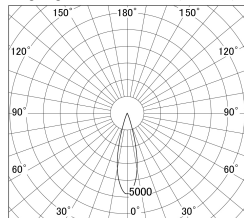

Installation	Recessed mount
Type	Lens type adjustable downlight: Antiglare type
Fixture wattage	7.5W
Beam angle	27deg
Color Temp.	3000K
CRI	Ra>90
Luminous	825 lm
Body	Die-castaluminumalloy
Body finish	N/A
Trim finish	Black
Reflector finish	Mirror
IP Rate	IP20
Light source	COB module
Input Voltage	AC220~240V
Dimming Type	Non-Dimmable
Certificate	CE,CCC
Cut Hole	100mm

■ Lighting Distribution Curve (cd/1000 lm)