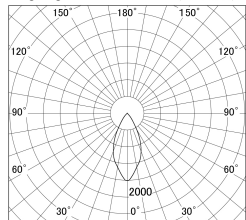

Installation	Recessed mount
Type	Lens type adjustable downlight: Antiglare type
Fixture wattage	7.5W
Beam angle	47deg
Color Temp.	3000K
CRI	Ra>90
Luminous	758 lm
Body	Die-castaluminumalloy
Body finish	N/A
Trim finish	Black
Reflector finish	Mirror
IP Rate	IP20
Light source	COB module
Input Voltage	AC220~240V
Dimming Type	Non-Dimmable
Certificate	CE,CCC
Cut Hole	100mm

■ Lighting Distribution Curve (cd/1000 lm)