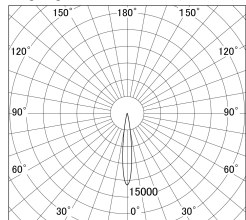

Installation	Recessed mount
Type	Lens type adjustable downlight: Antiglare type
Fixture wattage	14.5W
Beam angle	14deg
Color Temp.	3000K
CRI	Ra>90
Luminous	1145 lm
Body	Die-castaluminumalloy
Body finish	N/A
Trim finish	Black
Reflector finish	Mirror
IP Rate	IP20
Light source	COB module
Input Voltage	AC220~240V
Dimming Type	Non-Dimmable
Certificate	CE,CCC
Cut Hole	100mm

■ Lighting Distribution Curve (cd/1000 lm)