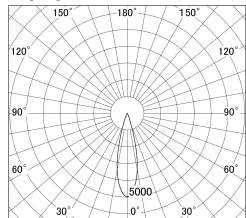

Installation	Recessed mount
Type	Lens type adjustable downlight: Antiglare type
Fixture wattage	14.5W
Beam angle	26deg
Color Temp.	3000K
CRI	Ra>90
Luminous	1589 lm
Body	Die-castaluminumalloy
Body finish	N/A
Trim finish	Black
Reflector finish	Mirror
IP Rate	IP20
Light source	COB module
Input Voltage	AC220~240V
Dimming Type	Non-Dimmable
Certificate	CE,CCC
Cut Hole	100mm

■ Lighting Distribution Curve (cd/1000 lm)