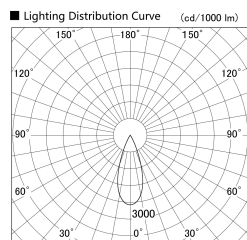

Item no. DD146-1535MB9030

Series Name: Cledy versa L-G Antiglare  
(DD146-AG)

Installation	Recessed mount
Type	Lens type adjustable downlight: Antiglare type
Fixture wattage	14.5W
Beam angle	38deg
Color Temp.	3000K
CRI	Ra>90
Luminous	1525 lm
Body	Die-castaluminumalloy
Body finish	N/A
Trim finish	Black
Reflector finish	Mirror
IP Rate	IP20
Light source	COB module
Input Voltage	AC220~240V
Dimming Type	Non-Dimmable
Certificate	CE,CCC
Cut Hole	100mm