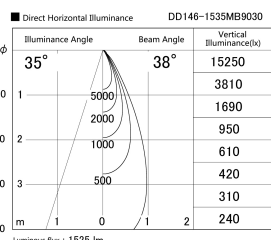

Item no. DD146-1535MB9030

Series Name: Cledy versa L-G Antiglare  
(DD146-AG)

Installation	Recessed mount
Type	Lens type adjustable downlight: Antiglare type
Fixture wattage	14.5W
Beam angle	38deg
Color Temp.	3000K
CRI	Ra>90
Luminous	1525 lm
Body	Die-castaluminumalloy
Body finish	N/A
Trim finish	Black
Reflector finish	Mirror
IP Rate	IP20
Light source	COB module
Input Voltage	AC220~240V
Dimming Type	Non-Dimmable
Certificate	CE,CCC
Cut Hole	100mm