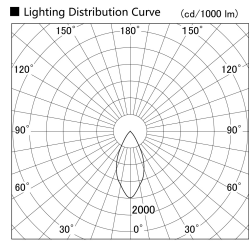

Item no. DD146-1550MB9030

Series Name: Cledy versa L-G Antiglare
(DD146-AG)

Installation	Recessed mount
Type	Lens type adjustable downlight: Antiglare type
Fixture wattage	14.5W
Beam angle	47deg
Color Temp.	3000K
CRI	Ra>90
Luminous	1457 lm
Body	Die-castaluminumalloy
Body finish	N/A
Trim finish	Black
Reflector finish	Mirror
IP Rate	IP20
Light source	COB module
Input Voltage	AC220~240V
Dimming Type	Non-Dimmable
Certificate	CE,CCC
Cut Hole	100mm