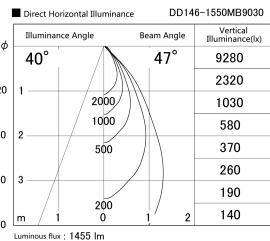

Item no. DD146-1550MB9030

Series Name: Cledy versa L-G Antiglare
(DD146-AG)

Installation	Recessed mount
Type	Lens type adjustable downlight: Antiglare type
Fixture wattage	14.5W
Beam angle	47deg
Color Temp.	3000K
CRI	Ra>90
Luminous	1457 lm
Body	Die-castaluminumalloy
Body finish	N/A
Trim finish	Black
Reflector finish	Mirror
IP Rate	IP20
Light source	COB module
Input Voltage	AC220~240V
Dimming Type	Non-Dimmable
Certificate	CE,CCC
Cut Hole	100mm