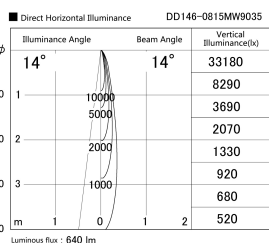

Item no. DD146-0815MW9035

Series Name: Cledy versa L-G Antiglare
(DD146-AG)

Installation	Recessed mount
Type	Lens type adjustable downlight: Antiglare type
Fixture wattage	7.5W
Beam angle	14deg
Color Temp.	3500K
CRI	Ra>90
Luminous	642 lm
Body	Die-castaluminumalloy
Body finish	N/A
Trim finish	White
Reflector finish	Mirror
IP Rate	IP20
Light source	COB module
Input Voltage	AC220~240V
Dimming Type	Non-Dimmable
Certificate	CE,CCC
Cut Hole	100mm