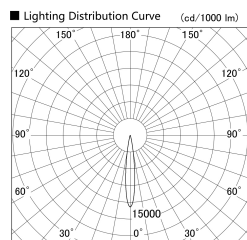

Item no. DD146-0815MW9035

Series Name: Cledy versa L-G Antiglare
(DD146-AG)

Installation	Recessed mount
Type	Lens type adjustable downlight: Antiglare type
Fixture wattage	7.5W
Beam angle	14deg
Color Temp.	3500K
CRI	Ra>90
Luminous	642 lm
Body	Die-castaluminumalloy
Body finish	N/A
Trim finish	White
Reflector finish	Mirror
IP Rate	IP20
Light source	COB module
Input Voltage	AC220~240V
Dimming Type	Non-Dimmable
Certificate	CE,CCC
Cut Hole	100mm