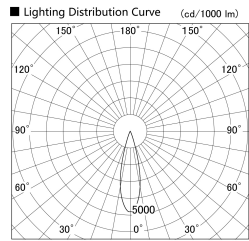

Item no. DD146-0825MW9035

Series Name: Cledy versa L-G Antiglare  
(DD146-AG)

|                  |   |
|------------------|---|
| Installation     | Recessed mount                                    |
| Type             | Lens type adjustable<br>downlight: Antiglare type |
| Fixture wattage  | 7.5W  |
| Beam angle       | 27deg   |
| Color Temp.      | 3500K   |
| CRI              | Ra>90   |
| Luminous         | 817 lm  |
| Body             | Die-castaluminumalloy                             |
| Body finish      | N/A   |
| Trim finish      | White   |
| Reflector finish | Mirror  |
| IP Rate          | IP20  |
| Light source     | COB module  |
| Input Voltage    | AC220~240V  |
| Dimming Type     | Non-Dimmable                                      |
| Certificate      | CE,CCC  |
| Cut Hole         | 100mm   |