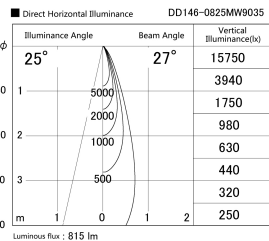

Item no. DD146-0825MW9035

Series Name: Cledy versa L-G Antiglare  
(DD146-AG)

|                  |   |
|------------------|---|
| Installation     | Recessed mount                                    |
| Type             | Lens type adjustable<br>downlight: Antiglare type |
| Fixture wattage  | 7.5W  |
| Beam angle       | 27deg   |
| Color Temp.      | 3500K   |
| CRI              | Ra>90   |
| Luminous         | 817 lm  |
| Body             | Die-castaluminumalloy                             |
| Body finish      | N/A   |
| Trim finish      | White   |
| Reflector finish | Mirror  |
| IP Rate          | IP20  |
| Light source     | COB module  |
| Input Voltage    | AC220~240V  |
| Dimming Type     | Non-Dimmable                                      |
| Certificate      | CE,CCC  |
| Cut Hole         | 100mm   |