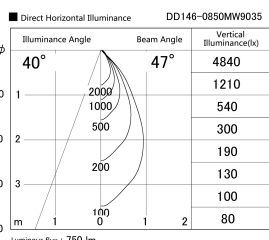

Item no. DD146-0850MW9035

Series Name: Cledy versa L-G Antiglare  
(DD146-AG)

Installation	Recessed mount
Type	Lens type adjustable downlight: Antiglare type
Fixture wattage	7.5W
Beam angle	47deg
Color Temp.	3500K
CRI	Ra>90
Luminous	750 lm
Body	Die-castaluminumalloy
Body finish	N/A
Trim finish	White
Reflector finish	Mirror
IP Rate	IP20
Light source	COB module
Input Voltage	AC220~240V
Dimming Type	Non-Dimmable
Certificate	CE,CCC
Cut Hole	100mm