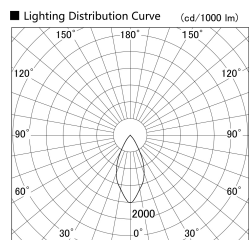

Item no. DD146-0850MW9035

Series Name: Cledy versa L-G Antiglare  
(DD146-AG)

Installation	Recessed mount
Type	Lens type adjustable downlight: Antiglare type
Fixture wattage	7.5W
Beam angle	47deg
Color Temp.	3500K
CRI	Ra>90
Luminous	750 lm
Body	Die-castaluminumalloy
Body finish	N/A
Trim finish	White
Reflector finish	Mirror
IP Rate	IP20
Light source	COB module
Input Voltage	AC220~240V
Dimming Type	Non-Dimmable
Certificate	CE,CCC
Cut Hole	100mm