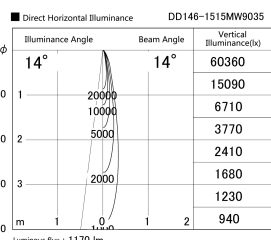

Item no. DD146-1515MW9035

Series Name: Cledy versa L-G Antiglare
(DD146-AG)

Installation	Recessed mount
Type	Lens type adjustable downlight: Antiglare type
Fixture wattage	14.5W
Beam angle	14deg
Color Temp.	3500K
CRI	Ra>90
Luminous	1168 lm
Body	Die-castaluminumalloy
Body finish	N/A
Trim finish	White
Reflector finish	Mirror
IP Rate	IP20
Light source	COB module
Input Voltage	AC220~240V
Dimming Type	Non-Dimmable
Certificate	CE,CCC
Cut Hole	100mm