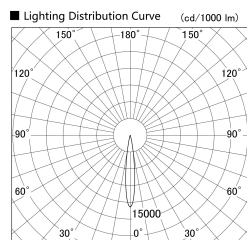

Item no. DD146-1515MW9035

Series Name: Cledy versa L-G Antiglare
(DD146-AG)

Installation	Recessed mount
Type	Lens type adjustable downlight: Antiglare type
Fixture wattage	14.5W
Beam angle	14deg
Color Temp.	3500K
CRI	Ra>90
Luminous	1168 lm
Body	Die-castaluminumalloy
Body finish	N/A
Trim finish	White
Reflector finish	Mirror
IP Rate	IP20
Light source	COB module
Input Voltage	AC220~240V
Dimming Type	Non-Dimmable
Certificate	CE,CCC
Cut Hole	100mm