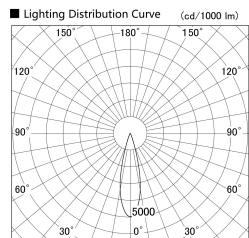

Item no. DD146-1525MW9035

Series Name: Cledy versa L-G Antiglare
(DD146-AG)

Installation	Recessed mount
Type	Lens type adjustable downlight: Antiglare type
Fixture wattage	14.5W
Beam angle	26deg
Color Temp.	3500K
CRI	Ra>90
Luminous	1573 lm
Body	Die-castaluminumalloy
Body finish	N/A
Trim finish	White
Reflector finish	Mirror
IP Rate	IP20
Light source	COB module
Input Voltage	AC220~240V
Dimming Type	Non-Dimmable
Certificate	CE,CCC
Cut Hole	100mm