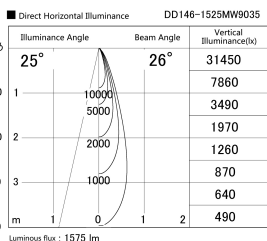

Item no. DD146-1525MW9035

Series Name: Cledy versa L-G Antiglare
(DD146-AG)

Installation	Recessed mount
Type	Lens type adjustable downlight: Antiglare type
Fixture wattage	14.5W
Beam angle	26deg
Color Temp.	3500K
CRI	Ra>90
Luminous	1573 lm
Body	Die-castaluminumalloy
Body finish	N/A
Trim finish	White
Reflector finish	Mirror
IP Rate	IP20
Light source	COB module
Input Voltage	AC220~240V
Dimming Type	Non-Dimmable
Certificate	CE,CCC
Cut Hole	100mm