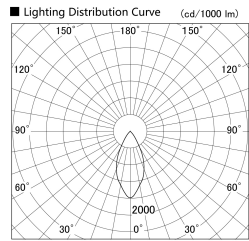

Item no. DD146-1550MW9035

Series Name: Cledy versa L-G Antiglare
(DD146-AG)

Installation	Recessed mount
Type	Lens type adjustable downlight: Antiglare type
Fixture wattage	14.5W
Beam angle	47deg
Color Temp.	3500K
CRI	Ra>90
Luminous	1442 lm
Body	Die-castaluminumalloy
Body finish	N/A
Trim finish	White
Reflector finish	Mirror
IP Rate	IP20
Light source	COB module
Input Voltage	AC220~240V
Dimming Type	Non-Dimmable
Certificate	CE,CCC
Cut Hole	100mm