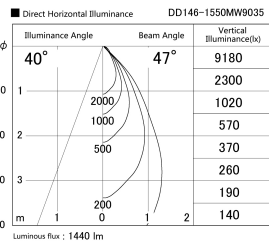

Item no. DD146-1550MW9035

Series Name: Cledy versa L-G Antiglare
(DD146-AG)

Installation	Recessed mount
Type	Lens type adjustable downlight: Antiglare type
Fixture wattage	14.5W
Beam angle	47deg
Color Temp.	3500K
CRI	Ra>90
Luminous	1442 lm
Body	Die-castaluminumalloy
Body finish	N/A
Trim finish	White
Reflector finish	Mirror
IP Rate	IP20
Light source	COB module
Input Voltage	AC220~240V
Dimming Type	Non-Dimmable
Certificate	CE,CCC
Cut Hole	100mm