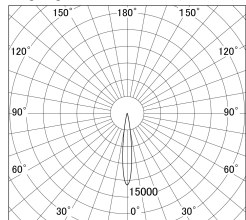

Installation	Recessed mount
Type	Lens type adjustable downlight: Antiglare type
Fixture wattage	7.5W
Beam angle	14deg
Color Temp.	3500K
CRI	Ra>90
Luminous	642 lm
Body	Die-castaluminumalloy
Body finish	N/A
Trim finish	Black
Reflector finish	Mirror
IP Rate	IP20
Light source	COB module
Input Voltage	AC220~240V
Dimming Type	Non-Dimmable
Certificate	CE,CCC
Cut Hole	100mm

■ Lighting Distribution Curve (cd/1000 lm)