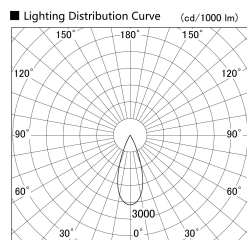

Item no. DD146-0835MB9035

Series Name: Cledy versa L-G Antiglare
(DD146-AG)

Installation	Recessed mount
Type	Lens type adjustable downlight: Antiglare type
Fixture wattage	7.5W
Beam angle	38deg
Color Temp.	3500K
CRI	Ra>90
Luminous	788 lm
Body	Die-castaluminumalloy
Body finish	N/A
Trim finish	Black
Reflector finish	Mirror
IP Rate	IP20
Light source	COB module
Input Voltage	AC220~240V
Dimming Type	Non-Dimmable
Certificate	CE,CCC
Cut Hole	100mm