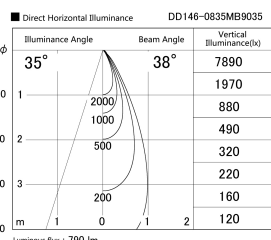

Item no. DD146-0835MB9035

Series Name: Cledy versa L-G Antiglare
(DD146-AG)

Installation	Recessed mount
Type	Lens type adjustable downlight: Antiglare type
Fixture wattage	7.5W
Beam angle	38deg
Color Temp.	3500K
CRI	Ra>90
Luminous	788 lm
Body	Die-castaluminumalloy
Body finish	N/A
Trim finish	Black
Reflector finish	Mirror
IP Rate	IP20
Light source	COB module
Input Voltage	AC220~240V
Dimming Type	Non-Dimmable
Certificate	CE,CCC
Cut Hole	100mm