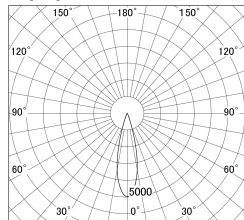

Installation	Recessed mount
Type	Lens type adjustable downlight: Antiglare type
Fixture wattage	14.5W
Beam angle	26deg
Color Temp.	3500K
CRI	Ra>90
Luminous	1573 lm
Body	Die-castaluminumalloy
Body finish	N/A
Trim finish	Black
Reflector finish	Mirror
IP Rate	IP20
Light source	COB module
Input Voltage	AC220~240V
Dimming Type	Non-Dimmable
Certificate	CE,CCC
Cut Hole	100mm

■ Lighting Distribution Curve (cd/1000 lm)