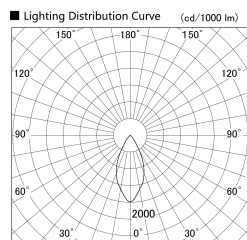

Item no. DD146-1550MB9035

Series Name: Cledy versa L-G Antiglare
(DD146-AG)

Installation	Recessed mount
Type	Lens type adjustable downlight: Antiglare type
Fixture wattage	14.5W
Beam angle	47deg
Color Temp.	3500K
CRI	Ra>90
Luminous	1442 lm
Body	Die-castaluminumalloy
Body finish	N/A
Trim finish	Black
Reflector finish	Mirror
IP Rate	IP20
Light source	COB module
Input Voltage	AC220~240V
Dimming Type	Non-Dimmable
Certificate	CE,CCC
Cut Hole	100mm