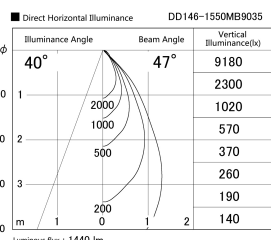

Item no. DD146-1550MB9035

Series Name: Cledy versa L-G Antiglare
(DD146-AG)

Installation	Recessed mount
Type	Lens type adjustable downlight: Antiglare type
Fixture wattage	14.5W
Beam angle	47deg
Color Temp.	3500K
CRI	Ra>90
Luminous	1442 lm
Body	Die-castaluminumalloy
Body finish	N/A
Trim finish	Black
Reflector finish	Mirror
IP Rate	IP20
Light source	COB module
Input Voltage	AC220~240V
Dimming Type	Non-Dimmable
Certificate	CE,CCC
Cut Hole	100mm