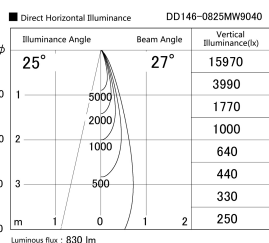

Item no. DD146-0825MW9040

Series Name: Cledy versa L-G Antiglare  
(DD146-AG)

Installation	Recessed mount
Type	Lens type adjustable downlight: Antiglare type
Fixture wattage	7.5W
Beam angle	27deg
Color Temp.	4000K
CRI	Ra>90
Luminous	828 lm
Body	Die-castaluminumalloy
Body finish	N/A
Trim finish	White
Reflector finish	Mirror
IP Rate	IP20
Light source	COB module
Input Voltage	AC220~240V
Dimming Type	Non-Dimmable
Certificate	CE,CCC
Cut Hole	100mm