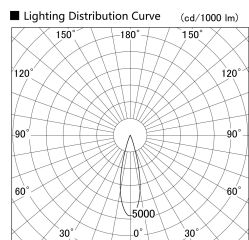

Item no. DD146-0825MW9040

Series Name: Cledy versa L-G Antiglare  
(DD146-AG)

Installation	Recessed mount
Type	Lens type adjustable downlight: Antiglare type
Fixture wattage	7.5W
Beam angle	27deg
Color Temp.	4000K
CRI	Ra>90
Luminous	828 lm
Body	Die-castaluminumalloy
Body finish	N/A
Trim finish	White
Reflector finish	Mirror
IP Rate	IP20
Light source	COB module
Input Voltage	AC220~240V
Dimming Type	Non-Dimmable
Certificate	CE,CCC
Cut Hole	100mm